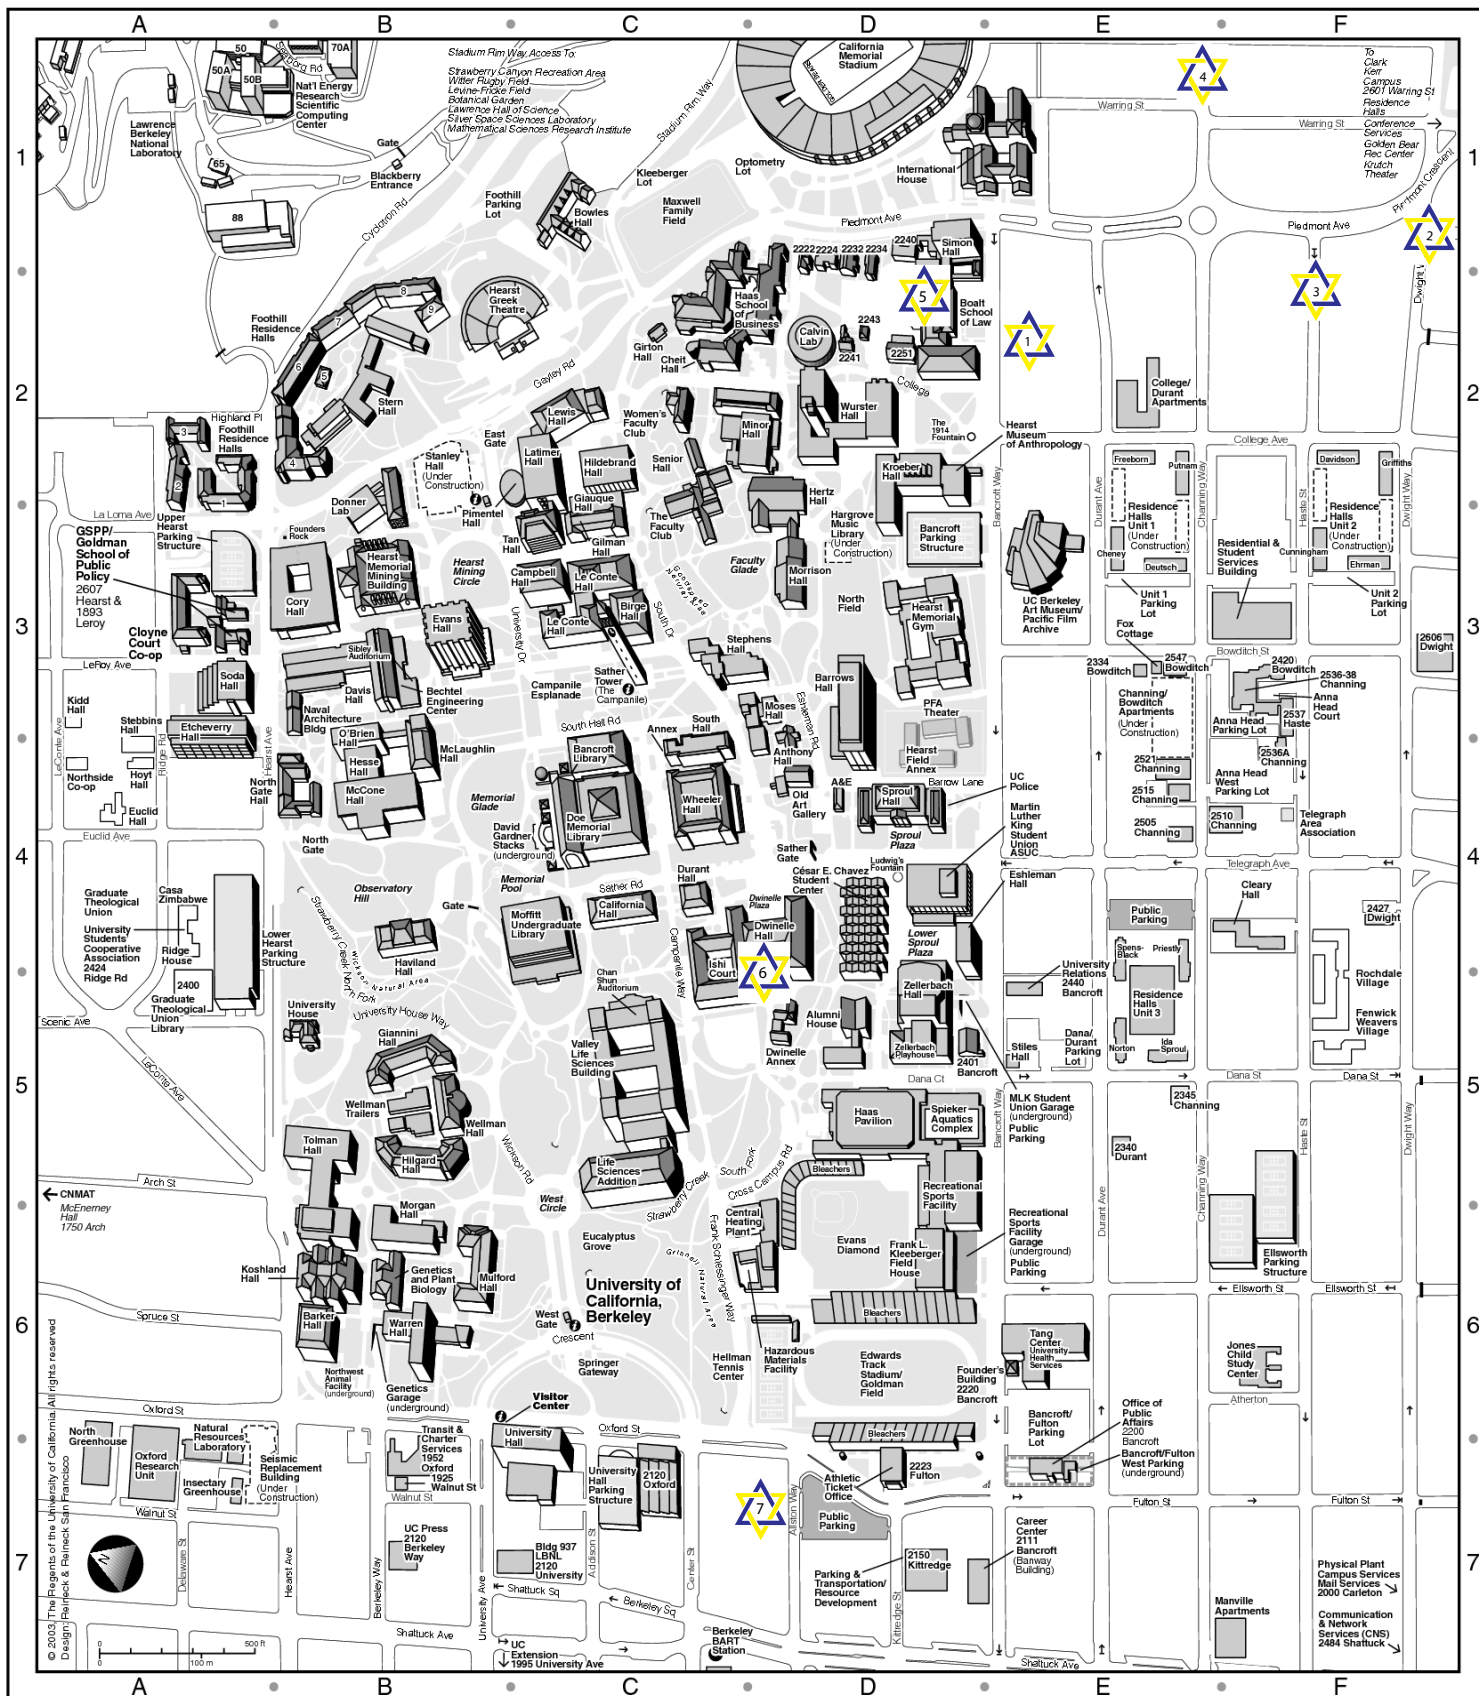

# Berkeley Hillel's Jewish Campus Tour Map

© 2003 The Regents of the University of California. All rights reserved.  
 Design: Rainbeck & Rainbeck, San Francisco

Scale: 100m, 500ft

UC Extension 1995 University Ave

# Jewish Campus Tour Locations and Contact Information

1. Berkeley Hillel  
2736 Bancroft Way, Berkeley, CA 94704  
P. (510) 845-7793  
[www.berkeleyhillel.org](http://www.berkeleyhillel.org)
2. Chabad Student Jewish Center at UC Berkeley  
2516 Warring Street, Berkeley, CA 94704  
(510) 730-2747  
[www.jewishucb.com](http://www.jewishucb.com)
3. Alpha Epsilon Pi  
Haste & Piedmont Streets, Berkeley, CA 94704  
[www.calaepi.org](http://www.calaepi.org)
4. The Bayit: Cooperative Jewish Living  
19 Hillside Court, Berkeley, CA 94704  
[www.berkeleybayit.net](http://www.berkeleybayit.net)
5. Berkeley Institute for Jewish Law and Israel Studies  
Boalt Hall, Berkeley CA 94720  
(510) 642-1741  
[www.law.berkeley.edu/JLILES](http://www.law.berkeley.edu/JLILES)
6. Center for Jewish Studies  
4401 Dwinelle Hall, Berkeley, CA 94720  
(510) 664-4154  
[www.jewishstudies.berkeley.edu](http://www.jewishstudies.berkeley.edu)
7. The Magnes Collection of Jewish Art and Life  
2121 Allston Way, Berkeley, CA 94720  
(510) 643-2526  
[www.magnes.org](http://www.magnes.org)