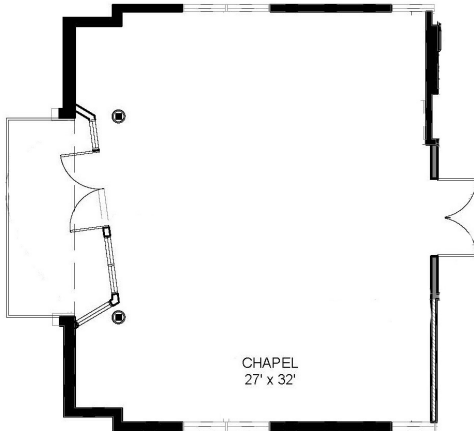

## Bakar Auditorium

Capacity: 180-230