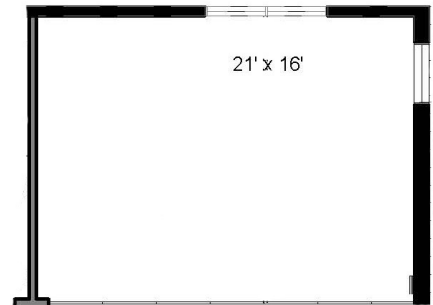

Cohn Conference Room

Capacity: 12-18